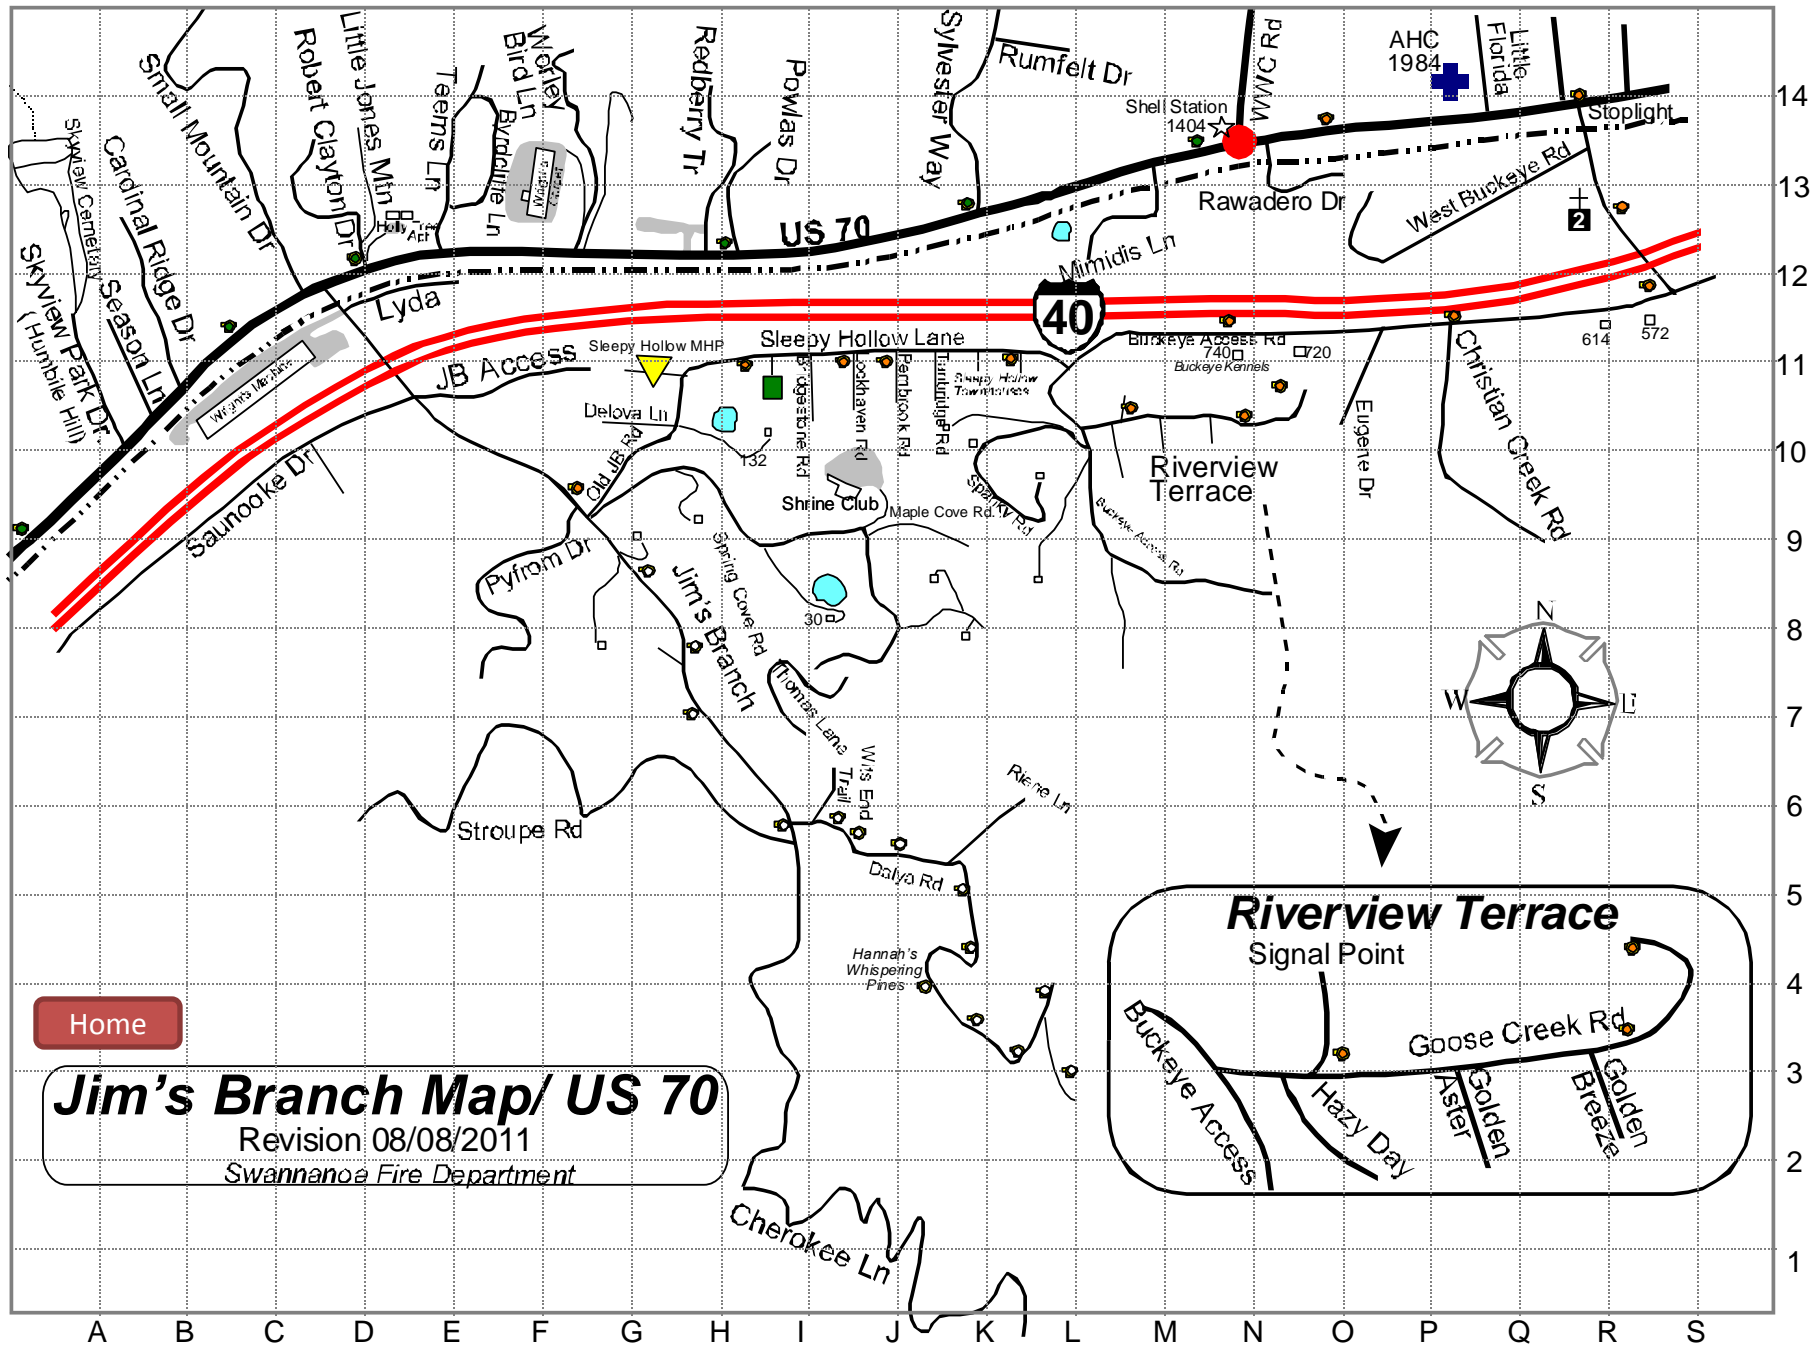

Home

Jim's Branch Map/ US 70
Revision 08/08/2011
Swannanoa Fire Department

A B C D E F G H I J K L M N O P Q R S

14
13
12
11
10
9
8
7
6
5
4
3
2
1