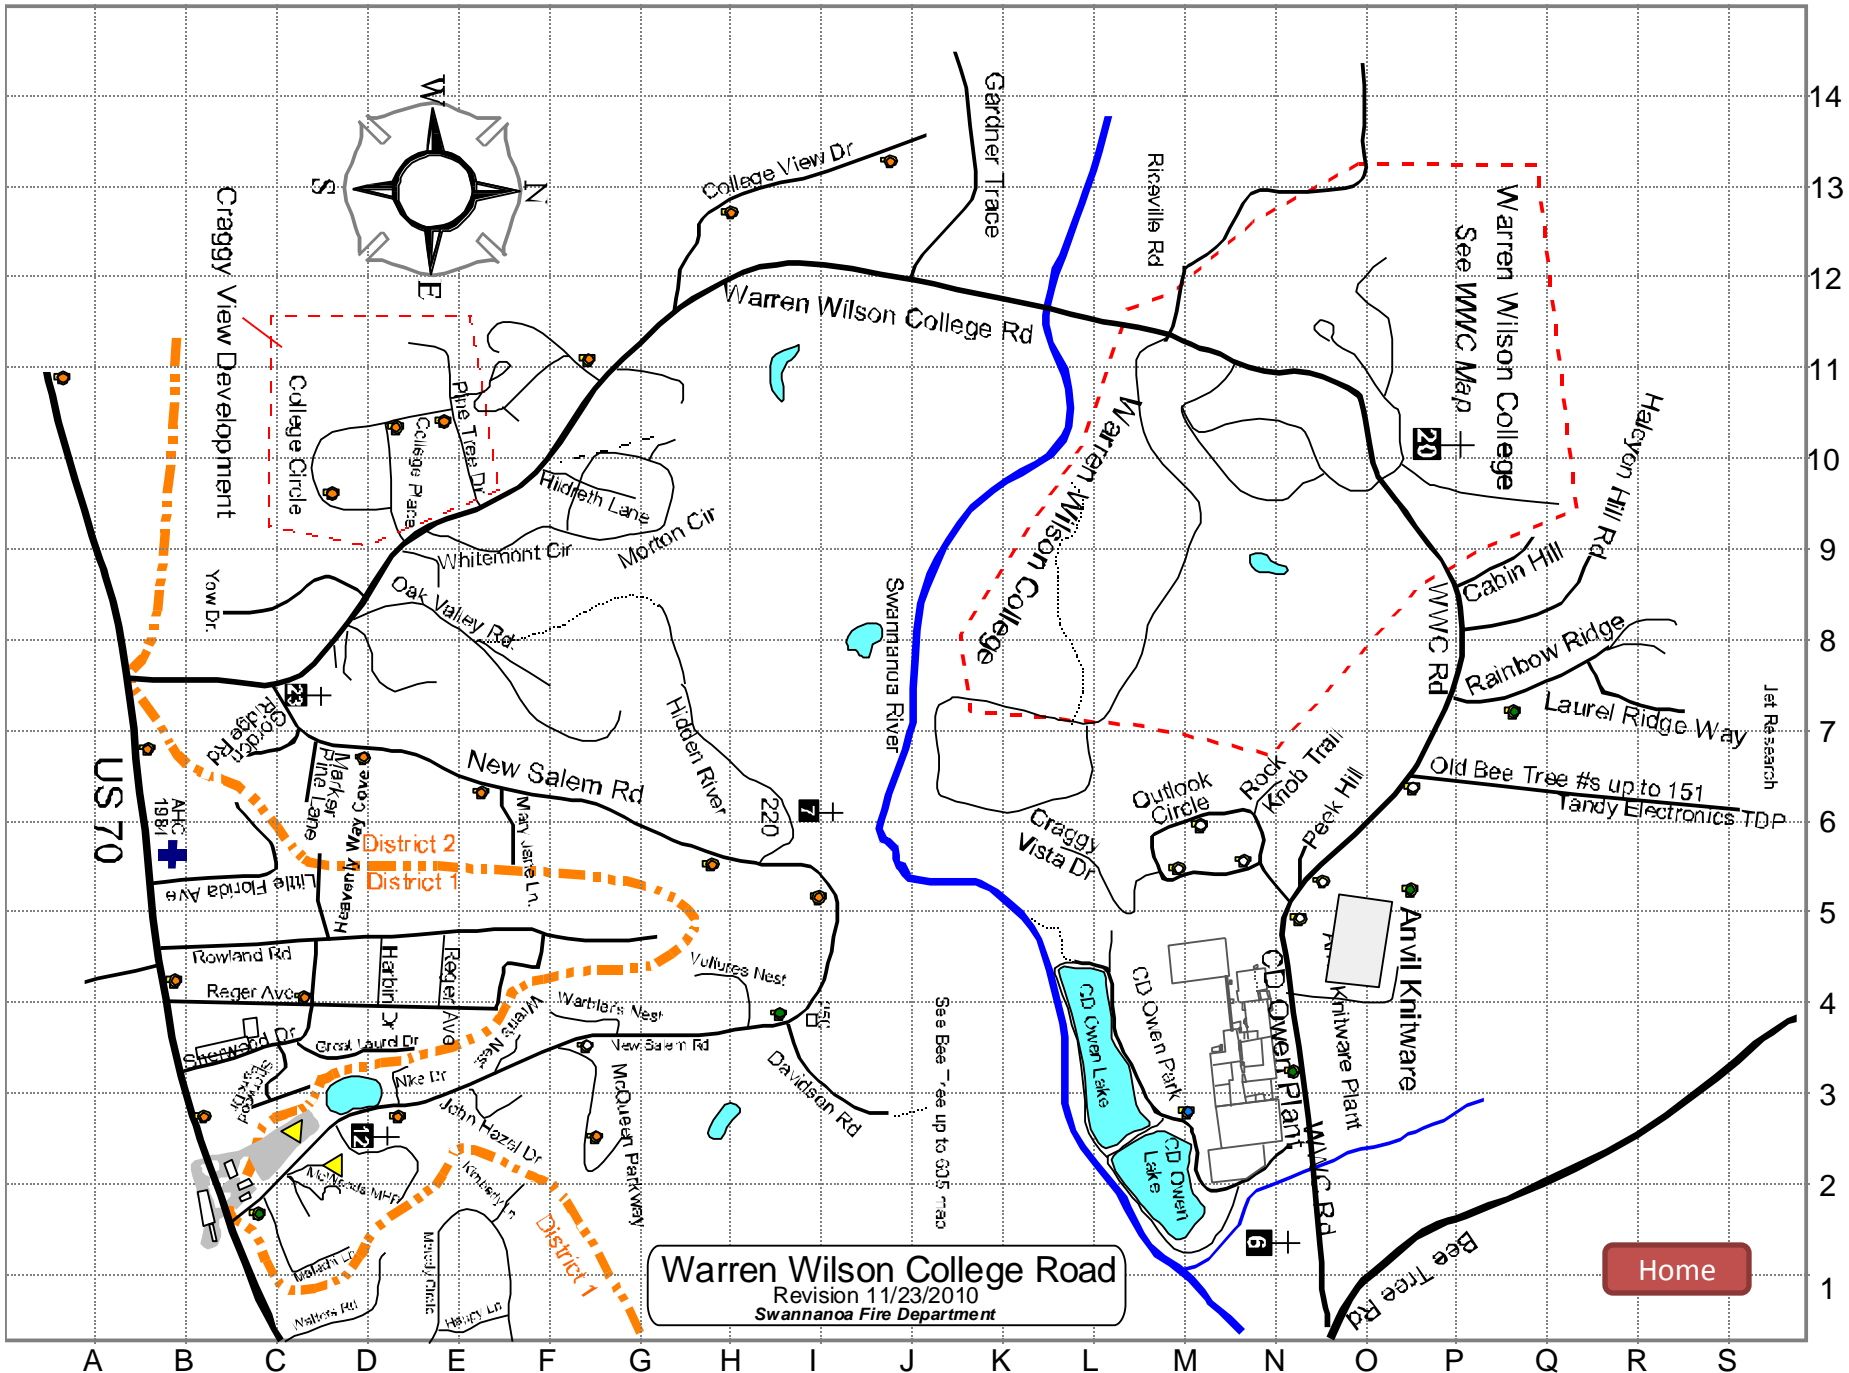

Warren Wilson College Road
Revision 11/23/2010
Swannanoa Fire Department

Home

Jet Research

See Bee Tree up to 305 area