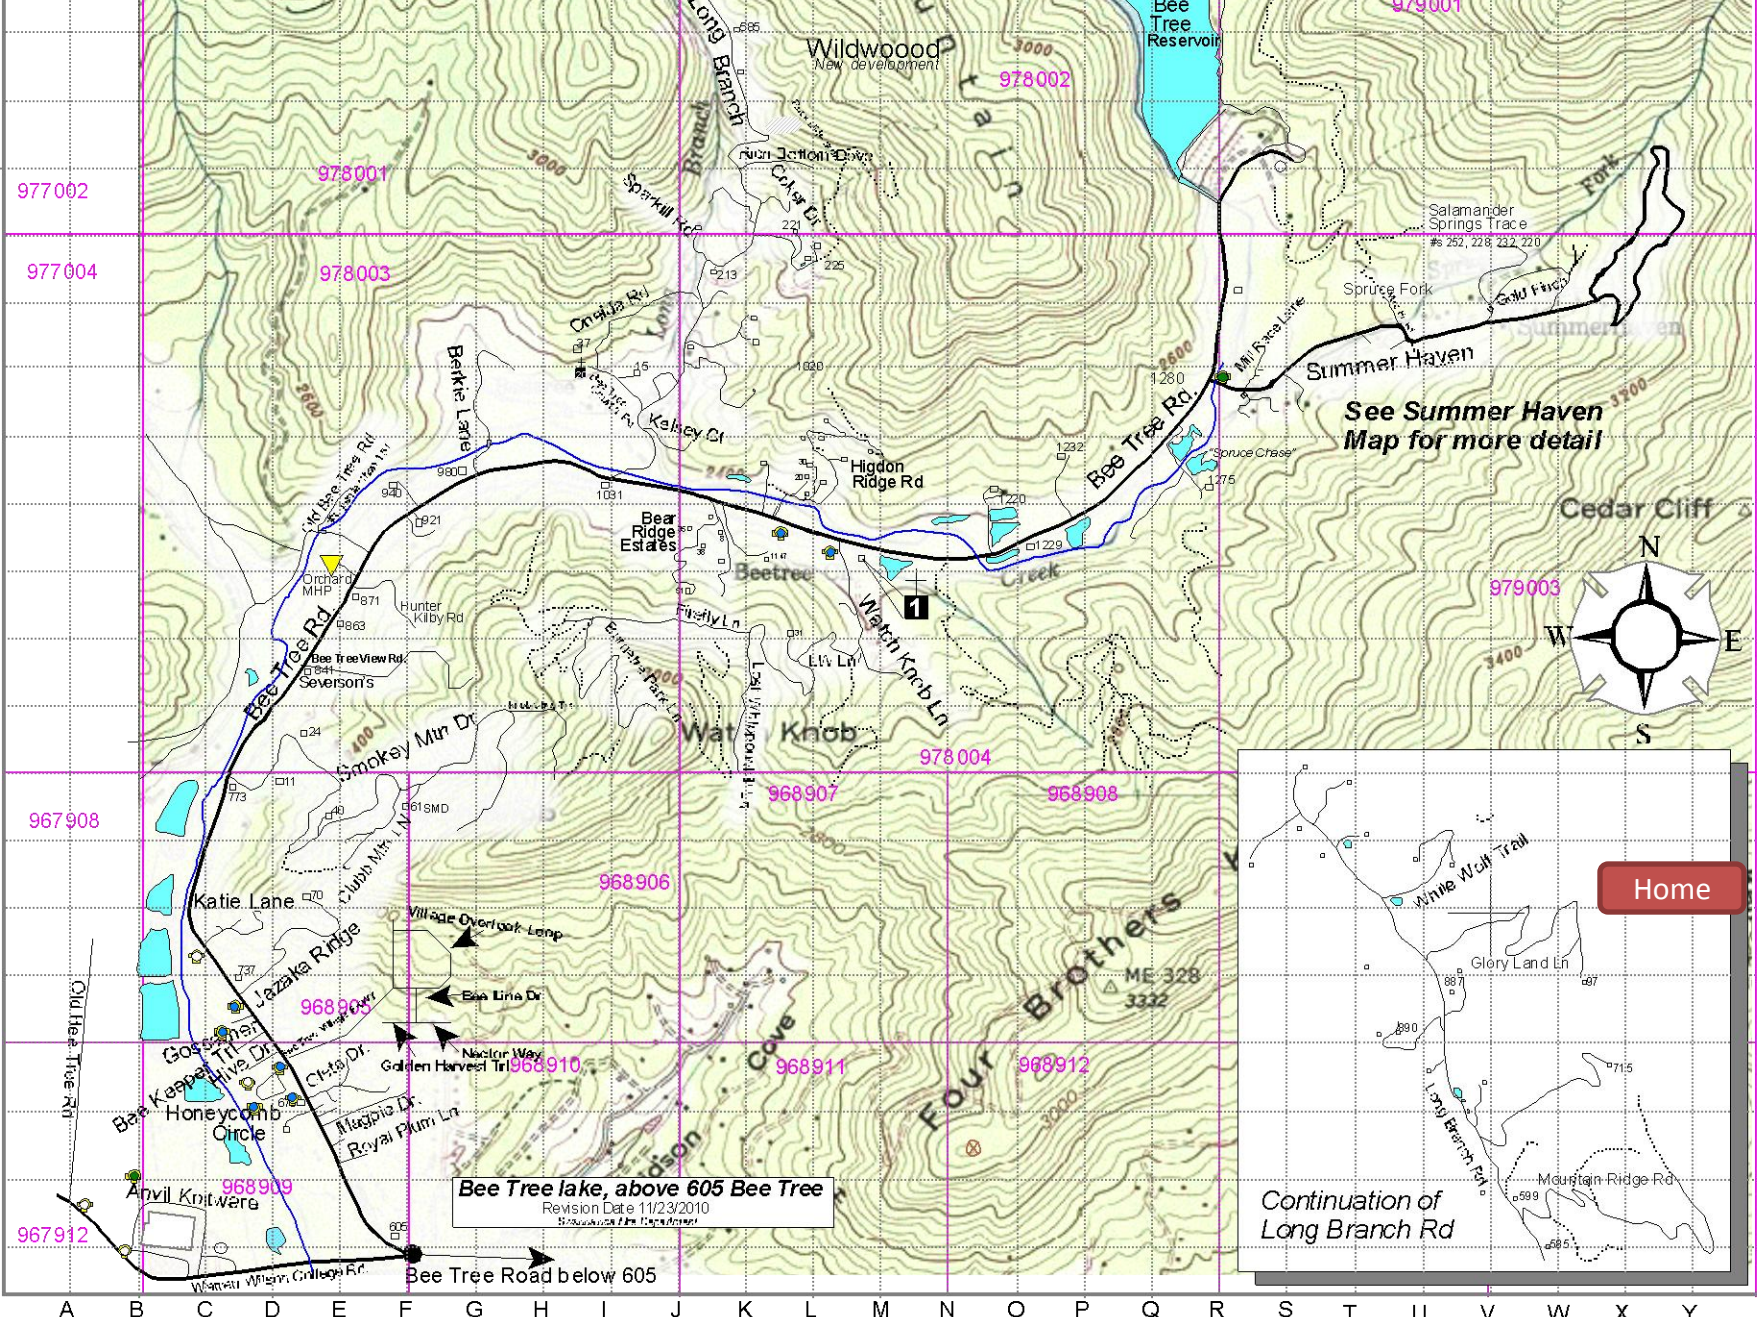

US 90

Exit 59

Watch Knob

A B C D E F G H I J K L M N O P Q R S

Bee Tree up to 605

Revision 11/23/2010
Sylvania Fire Department

Home

Grid
Grid
Street
Topo