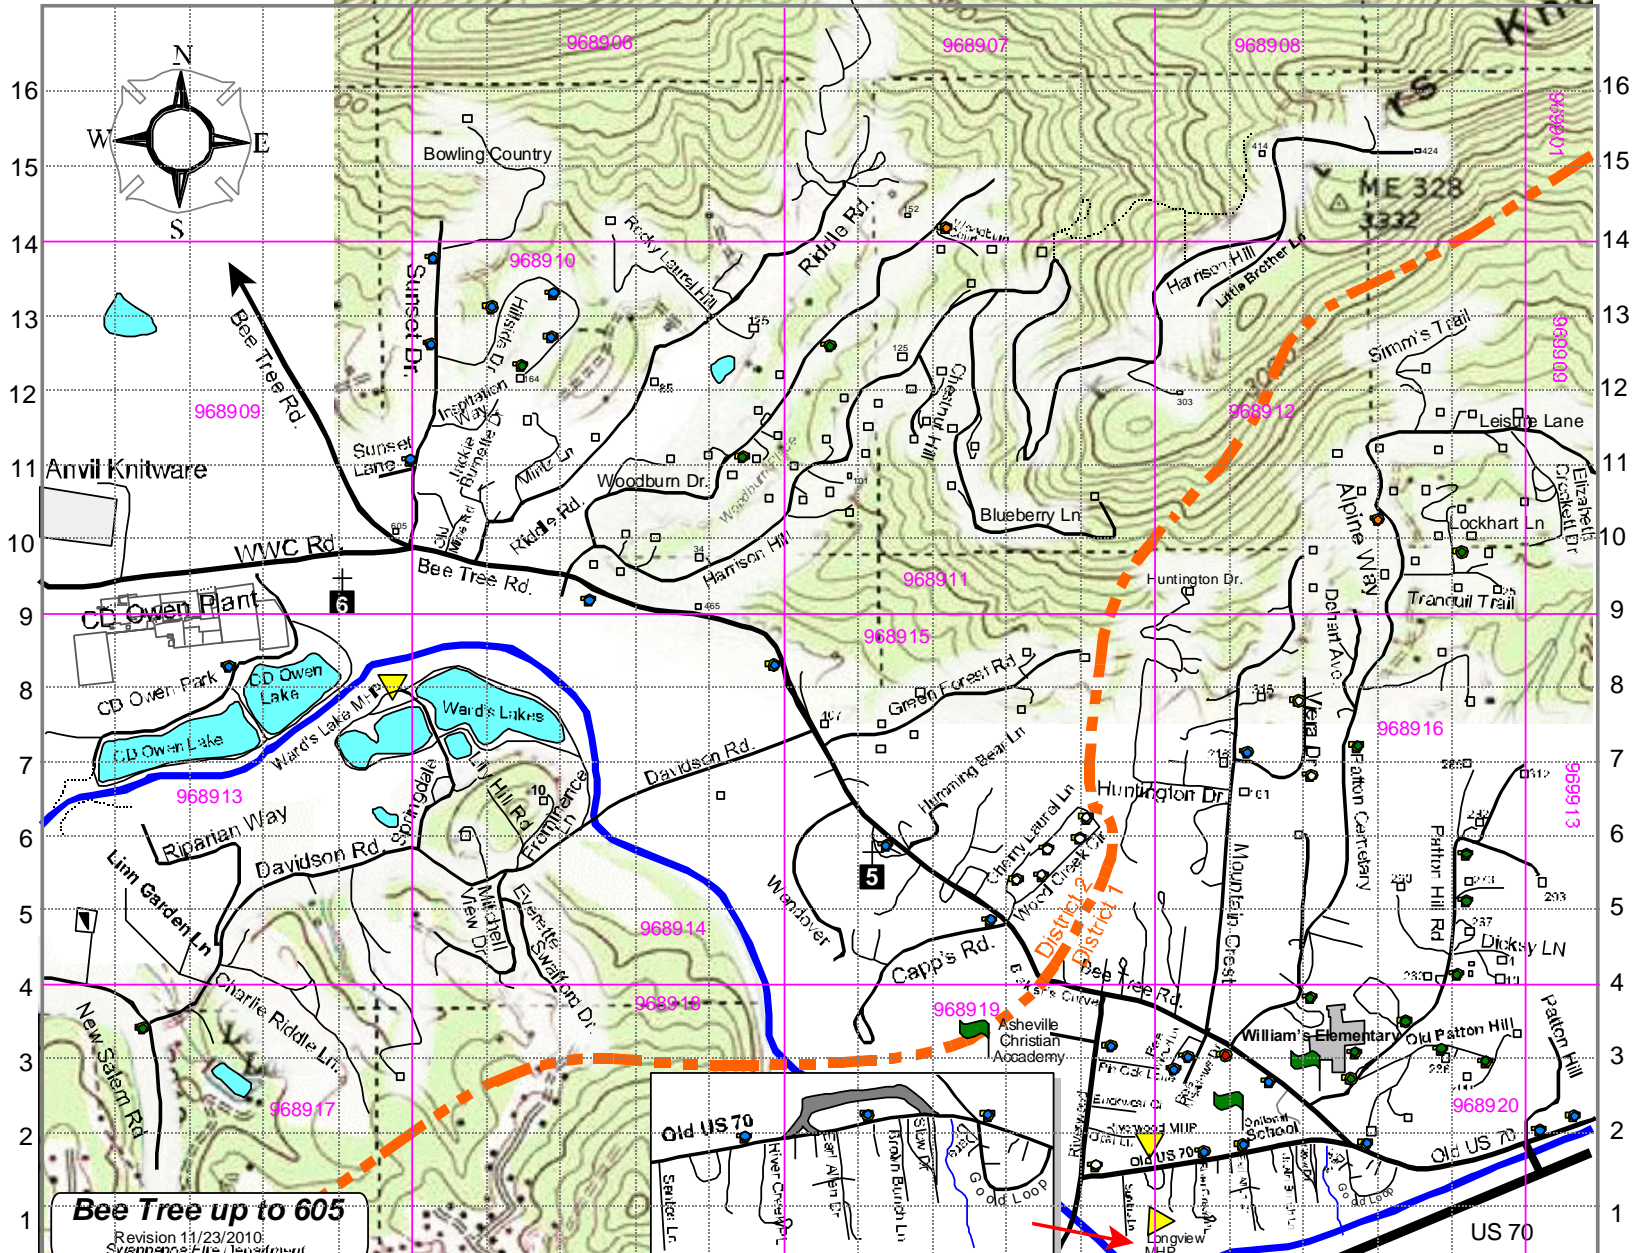

US 90

Exit 59

Watch Knob

A B C D E F G H I J K L M N O P Q R S

Bee Tree up to 605

Revision 11/23/2010
Sylvania Fire Department

Home

Grid
Grid
Street
Topo