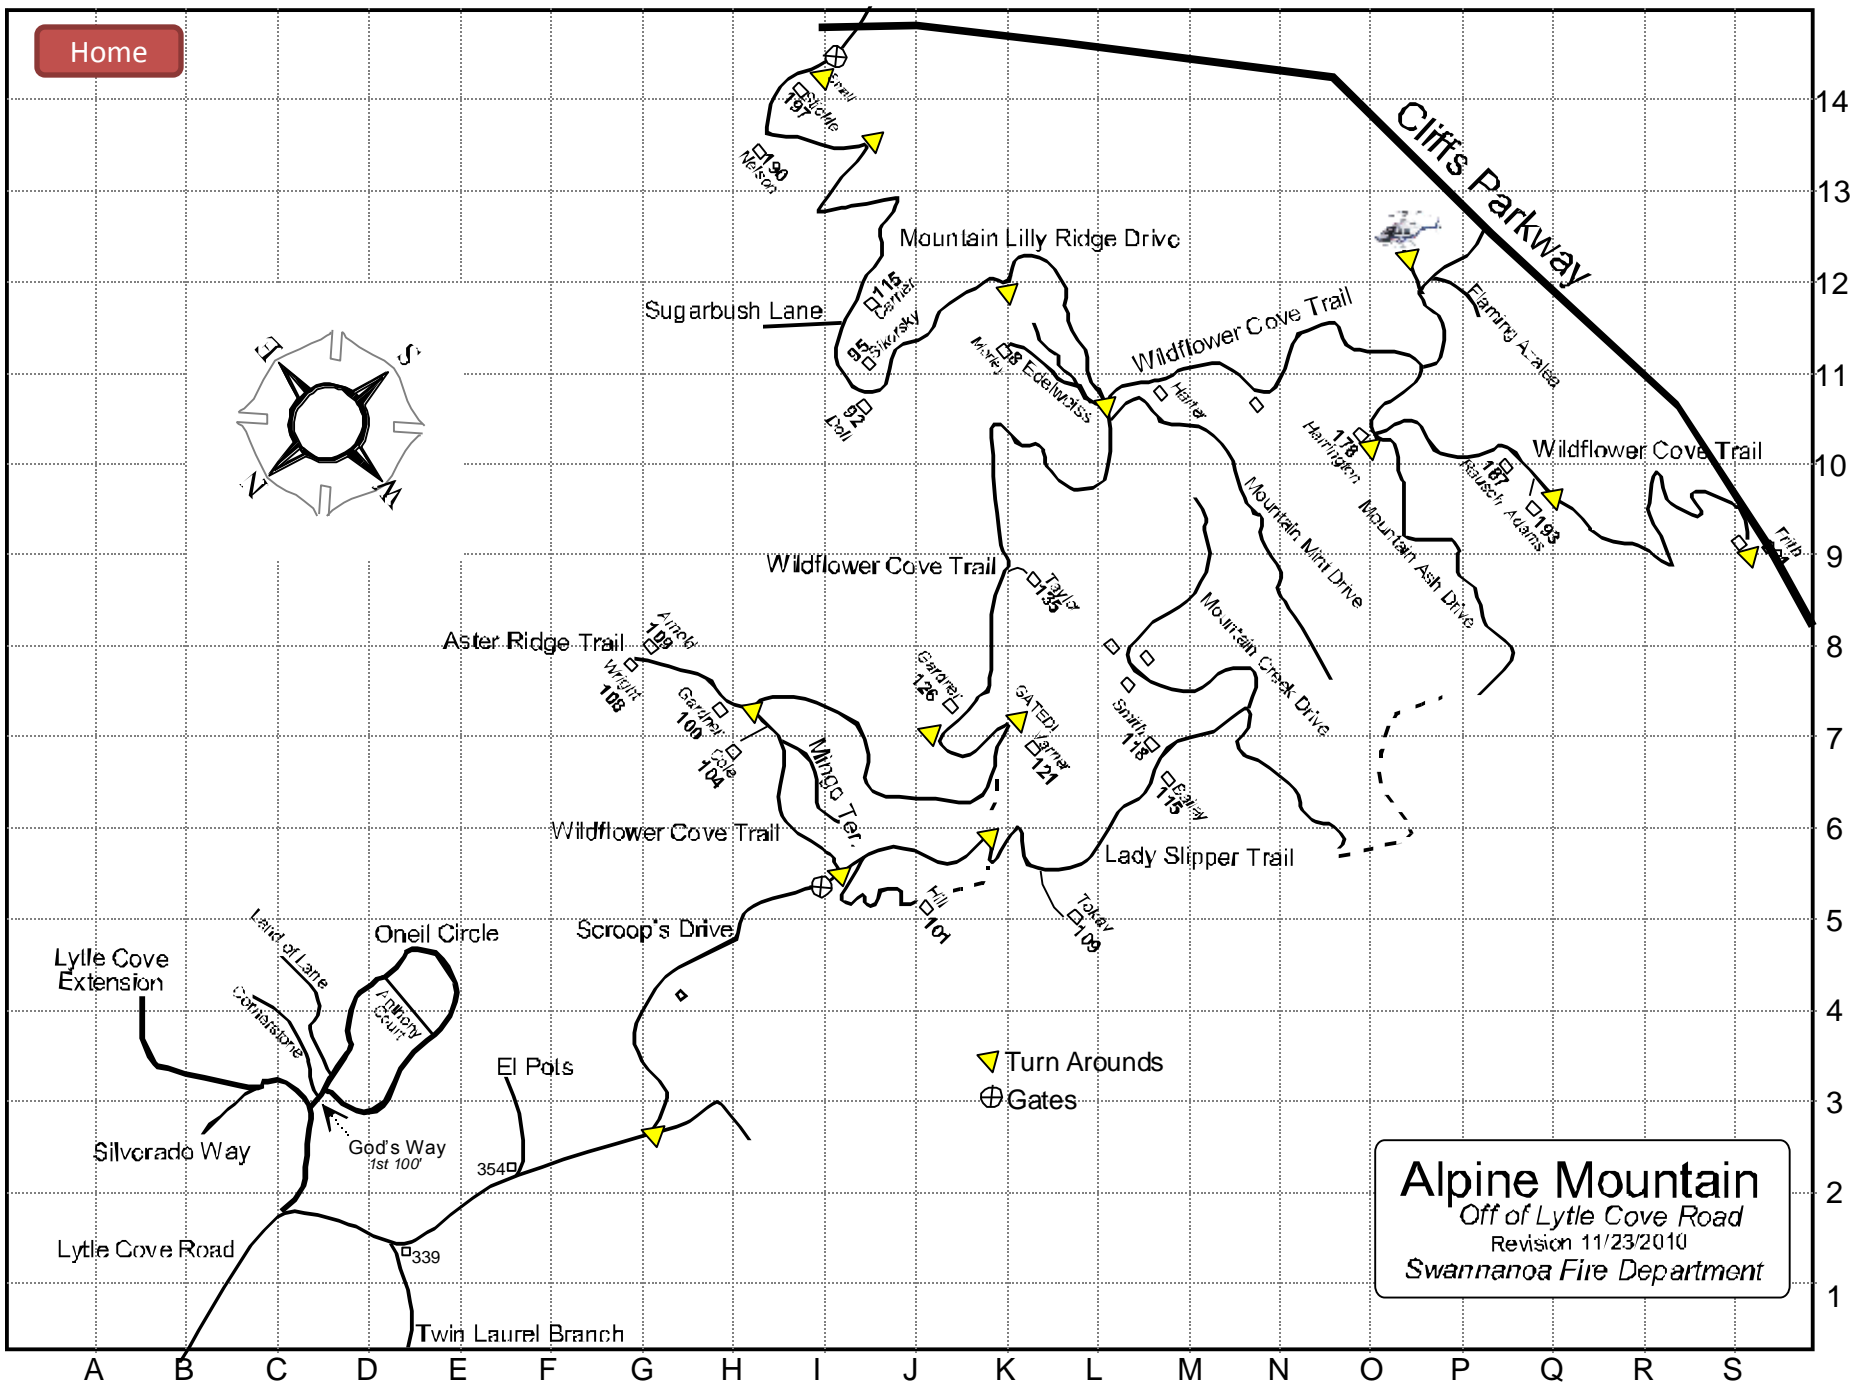

Bee Tree Lake

Summer Haven

WWC

Lower Bee Tree

4H

WWC RD

Grovenont

Lytle Cove

Jim's Branch
US70

US70/Patton Cove

Alpine Mountain

Buckeye

Beacon

Alpine

Home

Alpine Mountain
Off of Lytle Cove Road
Revision 11/23/2010
Swannanoa Fire Department

969805

969809

969806

969810

968812

Mystic 2' 10"

Edward's Ave

Boyd's Tire 24R5

2526

2538

2548

2553

Perry's 2573

2633

2619 US70

US 70