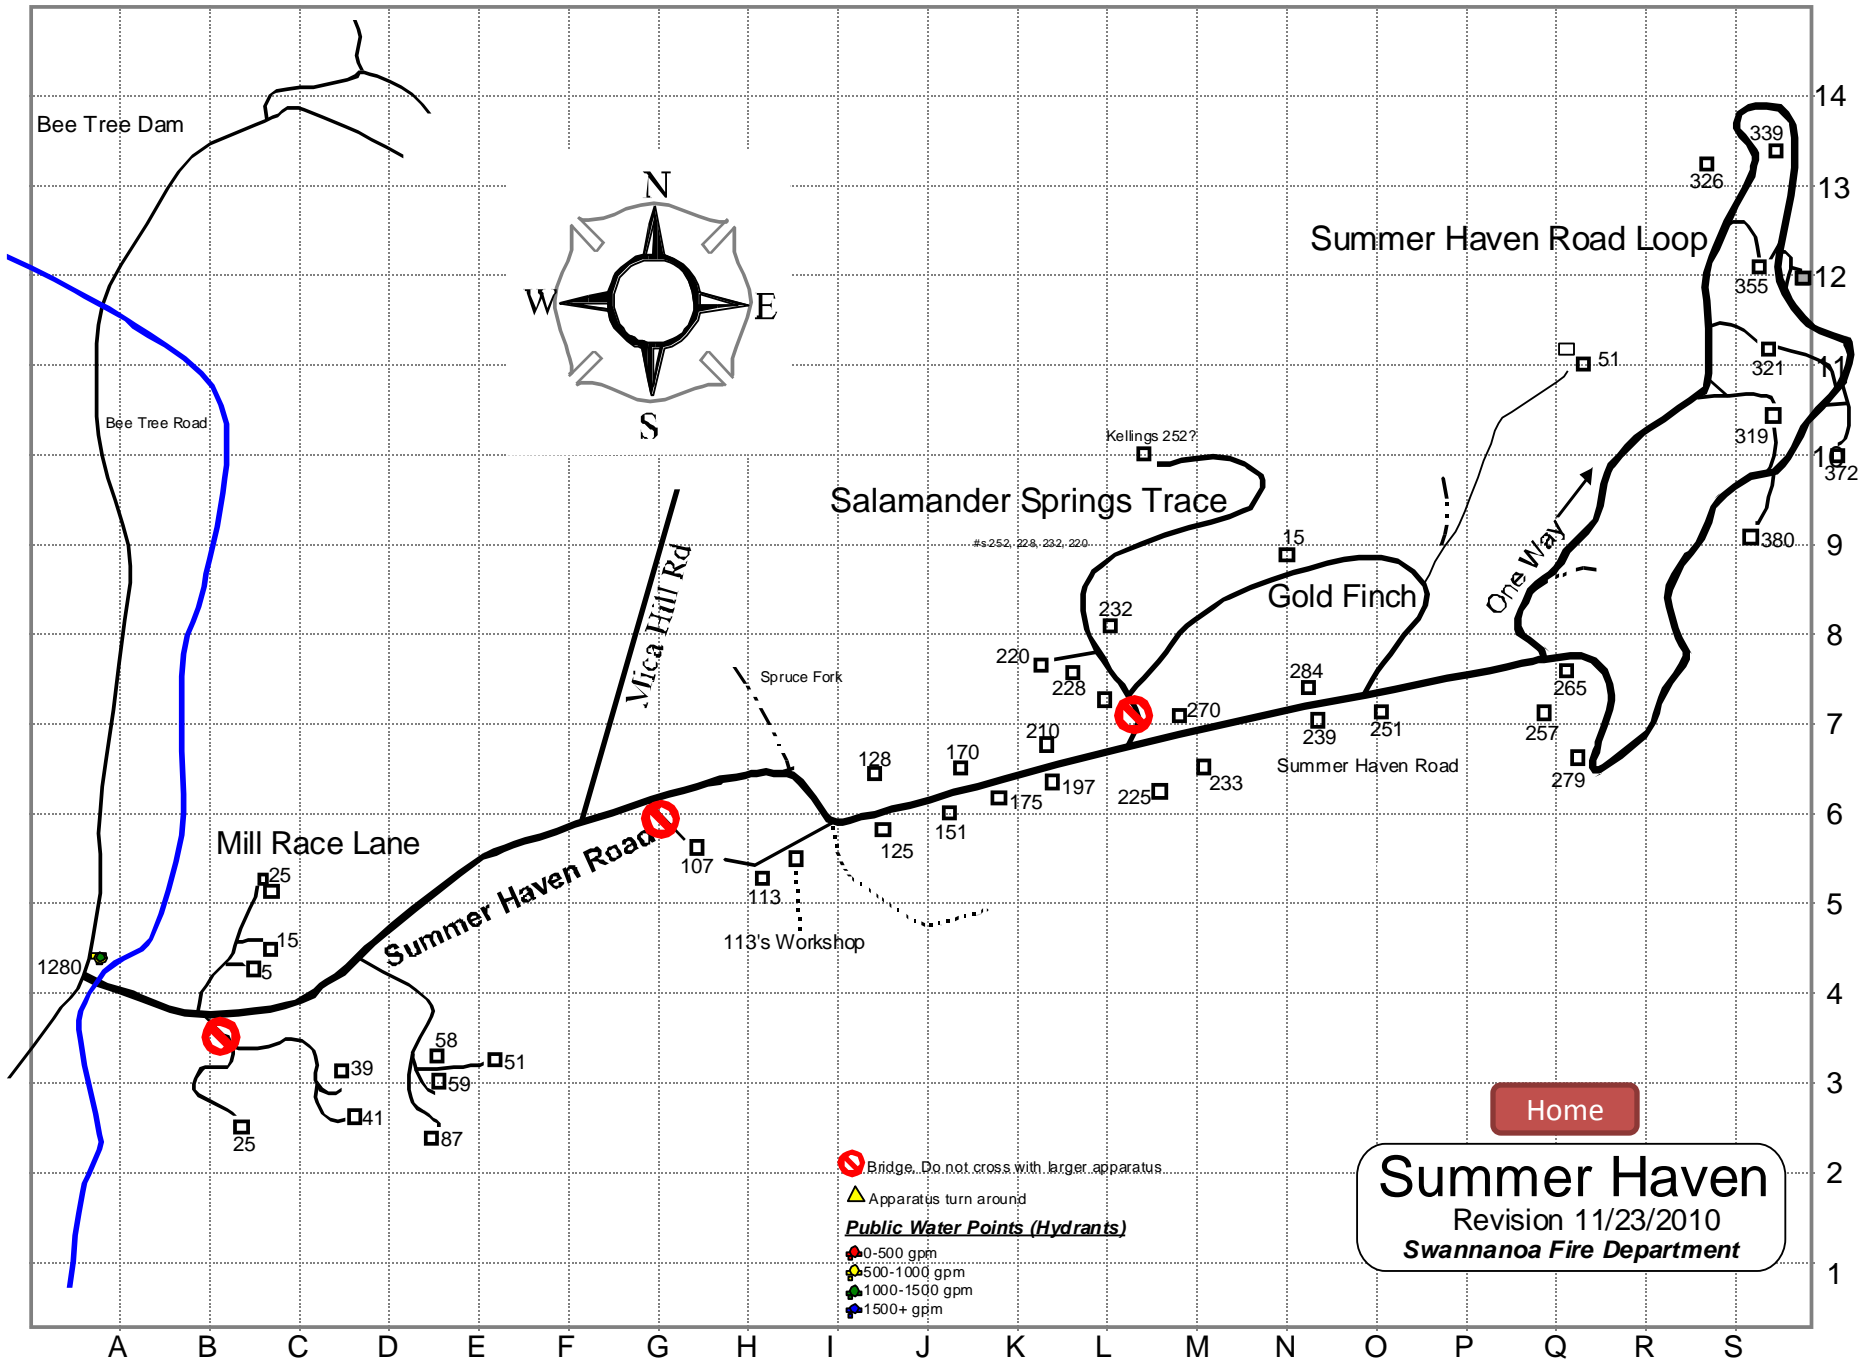

Home

Summer Haven
Revision 11/23/2010
Swannanoa Fire Department