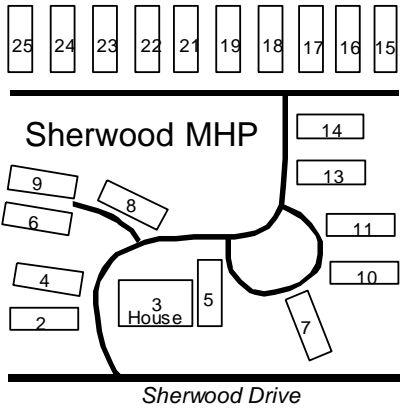

Riverview MHP

Home

Swannanoa MHP