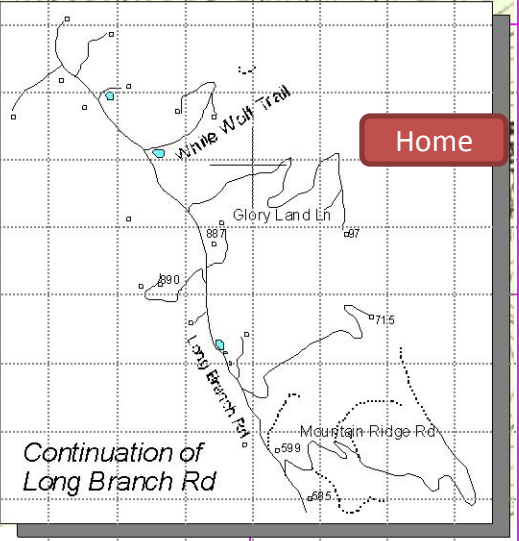

US 90

Exit 59

Watch Knob

A B C D E F G H I J K L M N O P Q R S

Bee Tree up to 605

Revision 11/23/2010
Sylvania Fire Department

Home

Grid
Grid
Street
Topo

Bee Tree lake, above 605 Bee Tree
 Revision Date 11/23/2010
 Statewide File Management

A B C D E F G H I J K L M N O P Q R S T U V W X Y

Buckeye Map
 Rvision 07/23/2010
 Swannanoa Fire Department

Home

A B C D E F G H I J K L M N O P Q R S