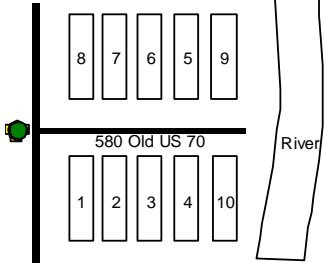

Riverview MHP