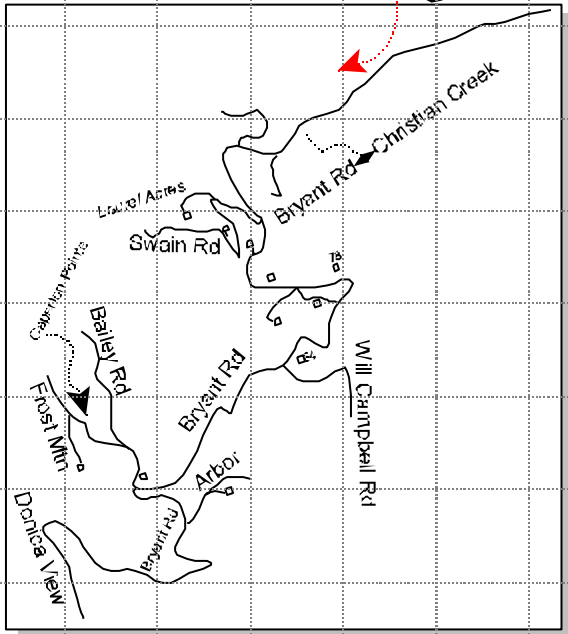

Buckeye Map
Rvision 07/23/2010
Swannanoa Fire Department

Home

A B C D E F G H I J K L M N O P Q R S

14
13
12
11
10
9
8
7
6
5
4
3
2
1