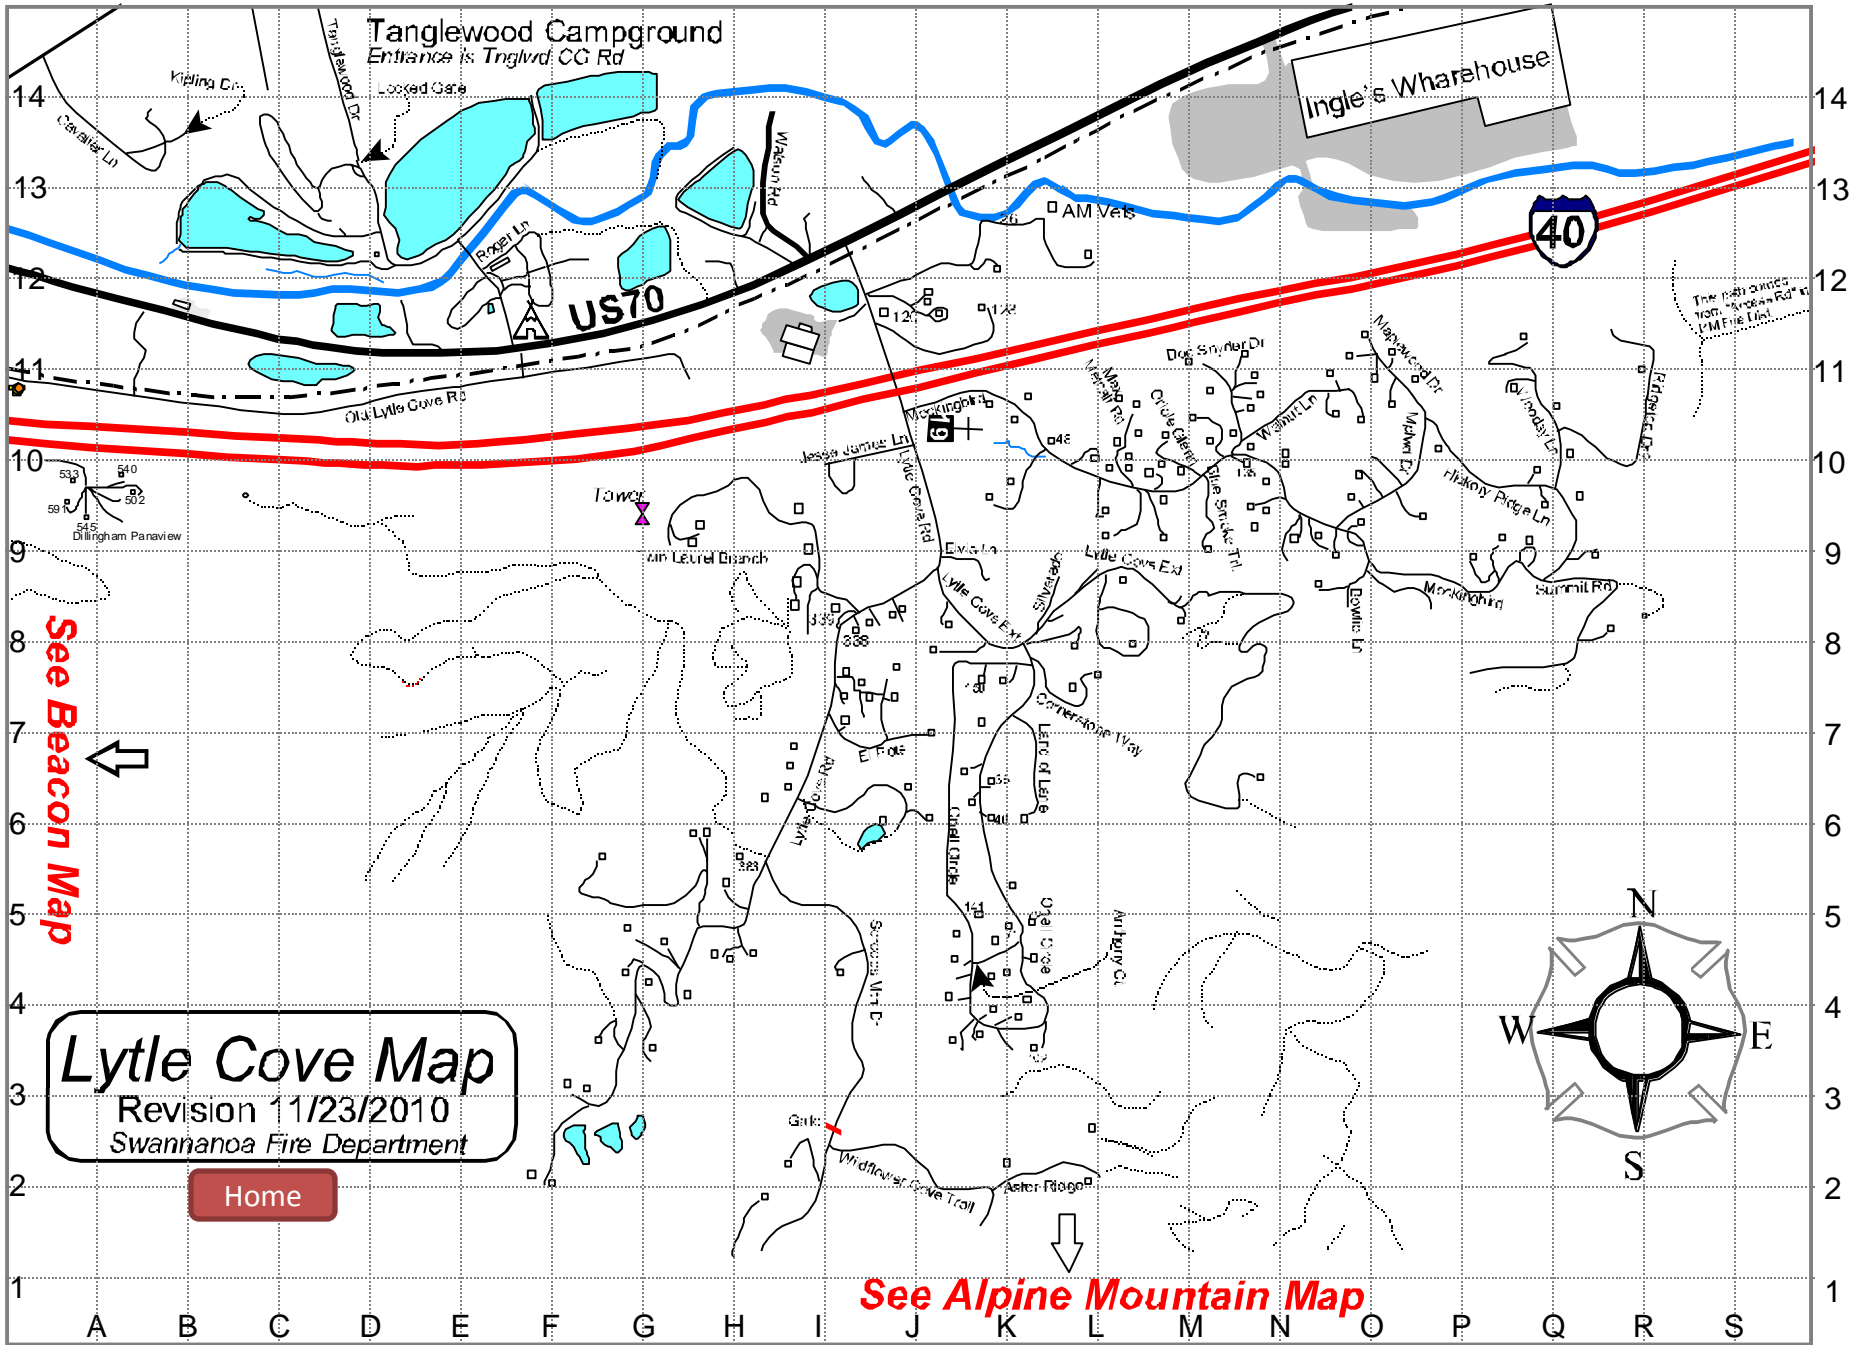

14
13
12
11
10
9
8
7
6
5
4
3
2
1

Home

Jim's Branch Map/ US 70
 Revision 08/08/2011
 Swannanoa Fire Department

A B C D E F G H I J K L M N O P Q R S

14
13
12
11
10
9
8
7
6
5
4
3
2
1

See Beacon Map

Lytle Cove Map
 Revision 11/23/2010
 Swannanoa Fire Department