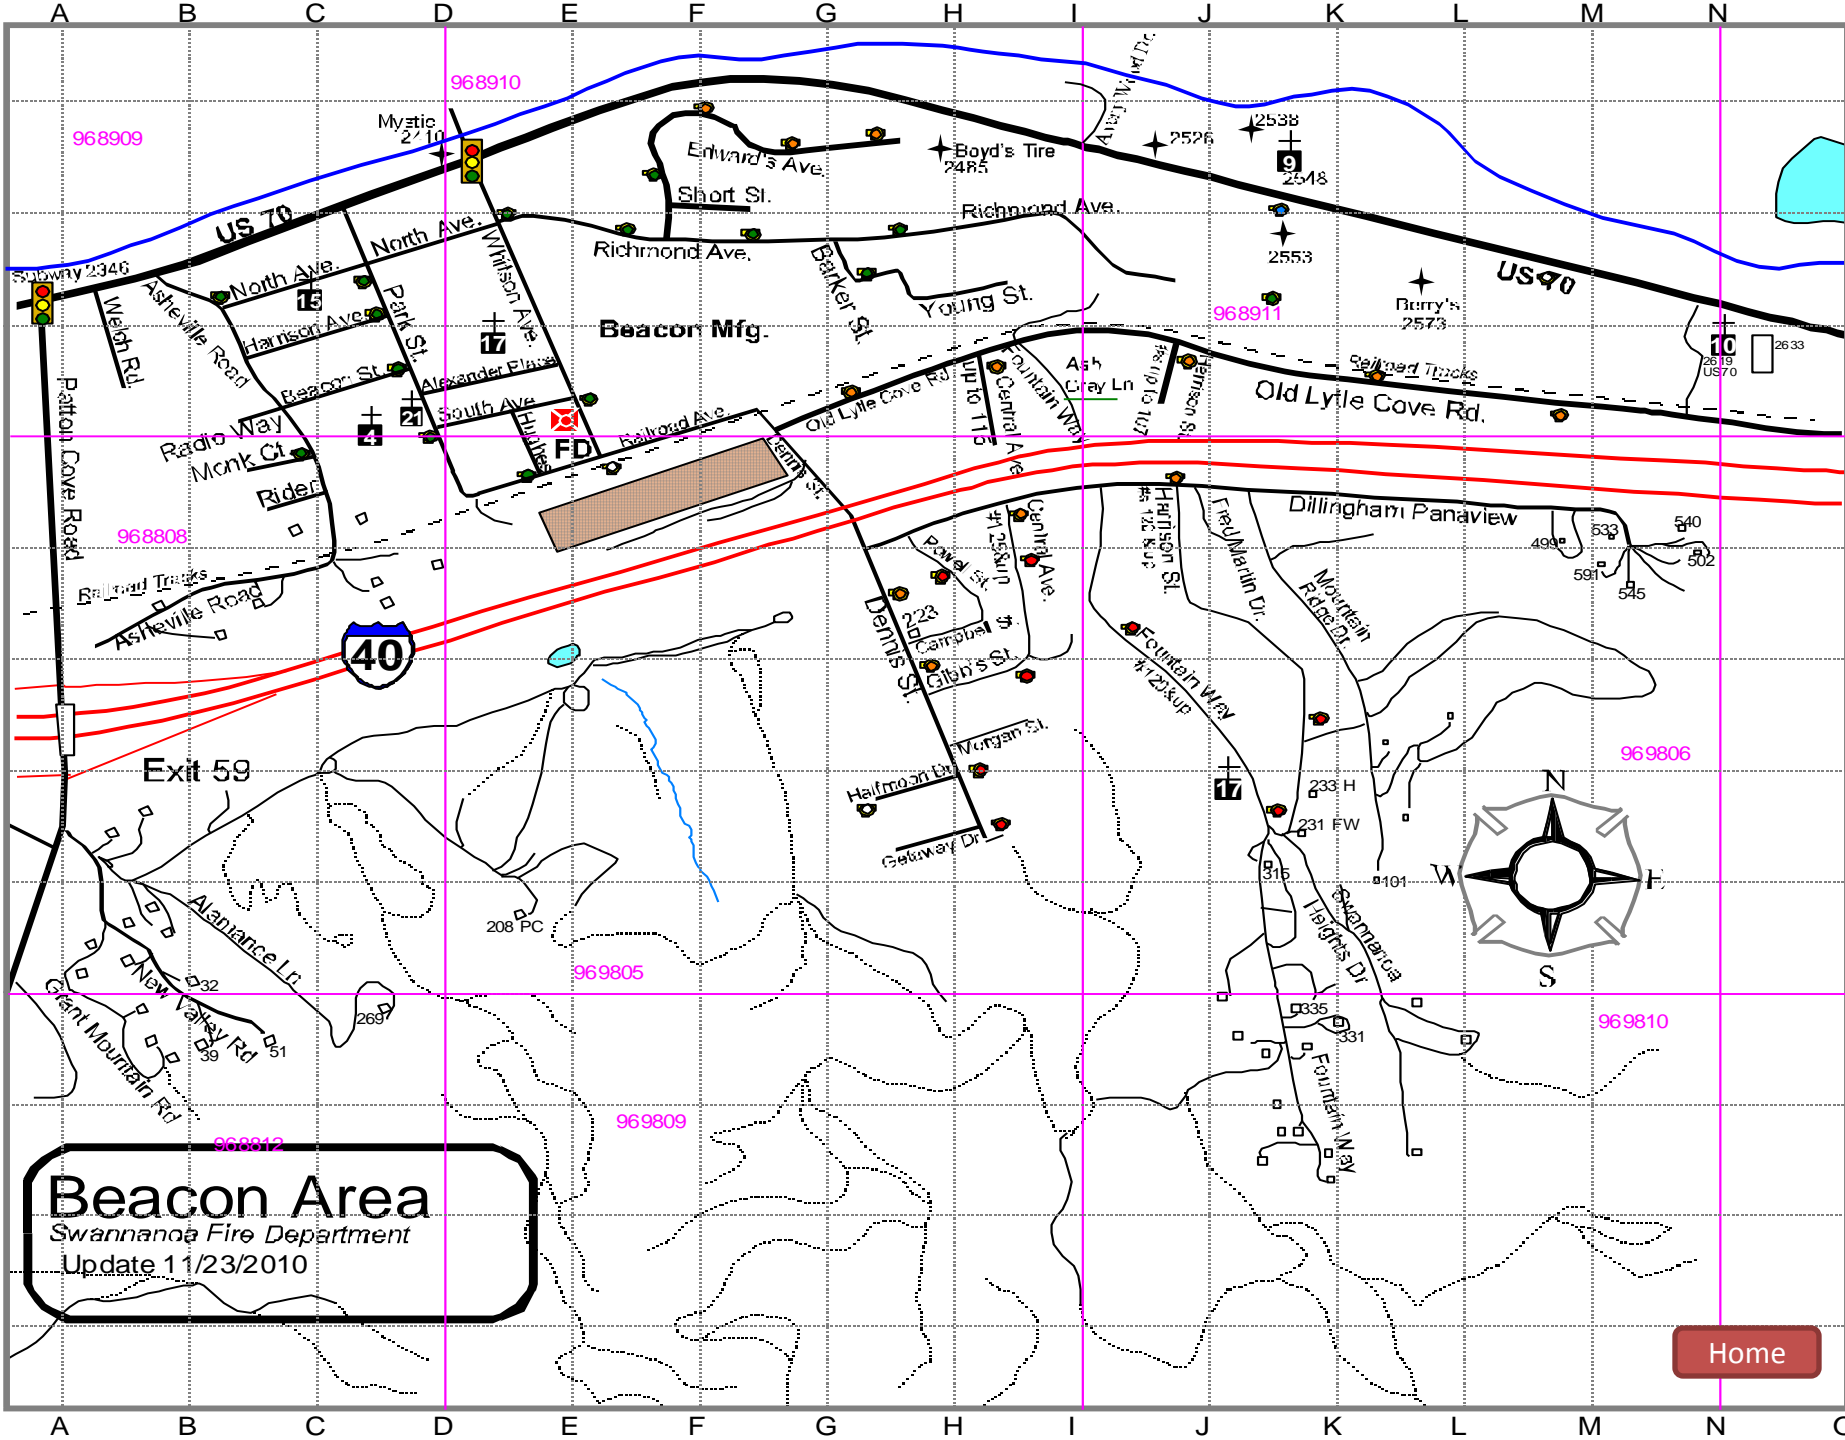

Beacon Area
Swannanoa Fire Department
Update 11/23/2010

Home

968909

968910

968911

968808

969805

969809

969806

969810

968812

Mystic 2' 10"

Edward's Ave

Boyd's Tire 24R5

2526

2538

2548

2553

Perry's 2573

2633

2619 US70

US 70

US 90

Exit 59